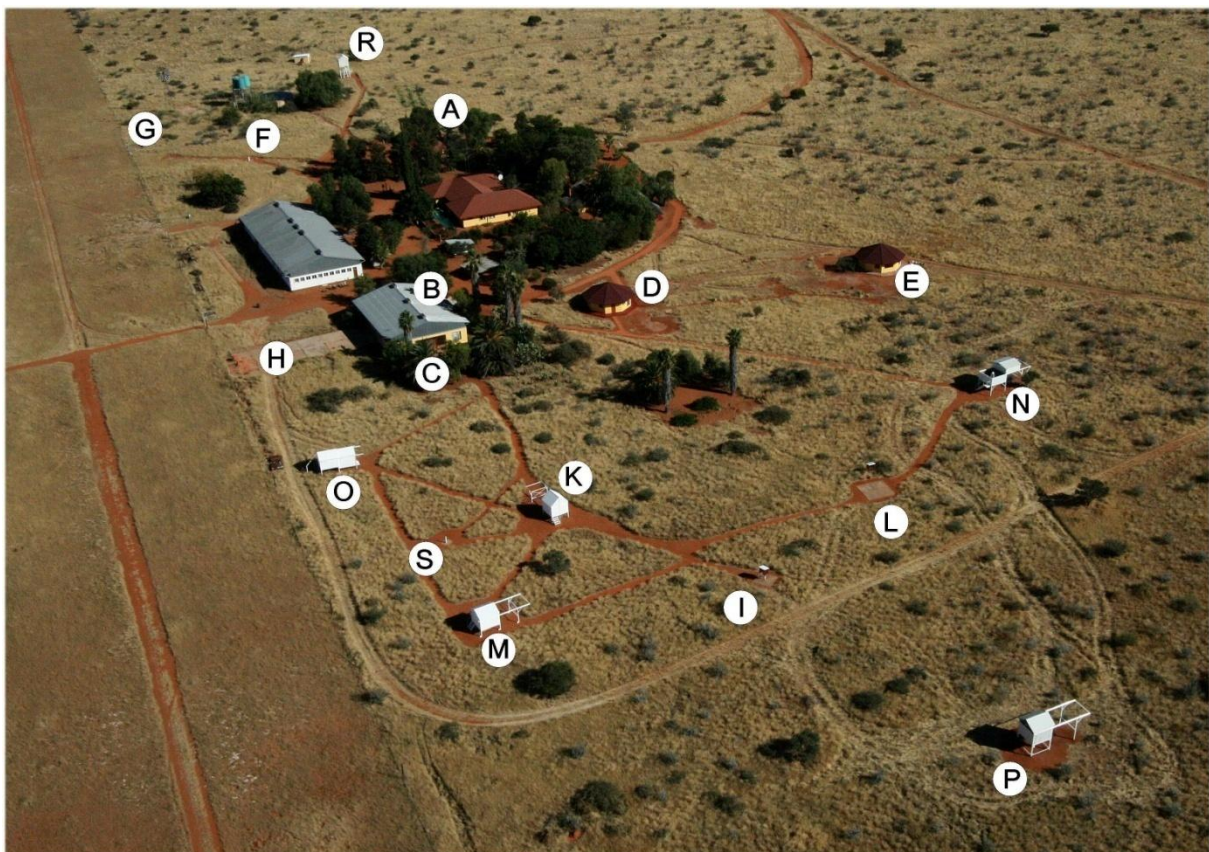

Sitemap of the apartments, observatories, piers and observatory platforms of TIVOLI

A	Apartment Kopernikus	F	Northern pier
B	Apartment Kepler	G	Southern pier
C	Apartment Messier	H	3 GP-columns
D	Apartment Herschel	I	Losmandy G11-pier
E	Apartment Galileo	K	Observatory with Vixen Atlux
		L	20" / 14" Dobsonian site
		M	Observatory East with GTO 1200
		N	Observatory with ASA DDM 85
		O	Observatory West with GTO 1200
		P	Observatory with Fornax 51
		R	Observatory with 16" Hypergraph
		S	Atlux-pier